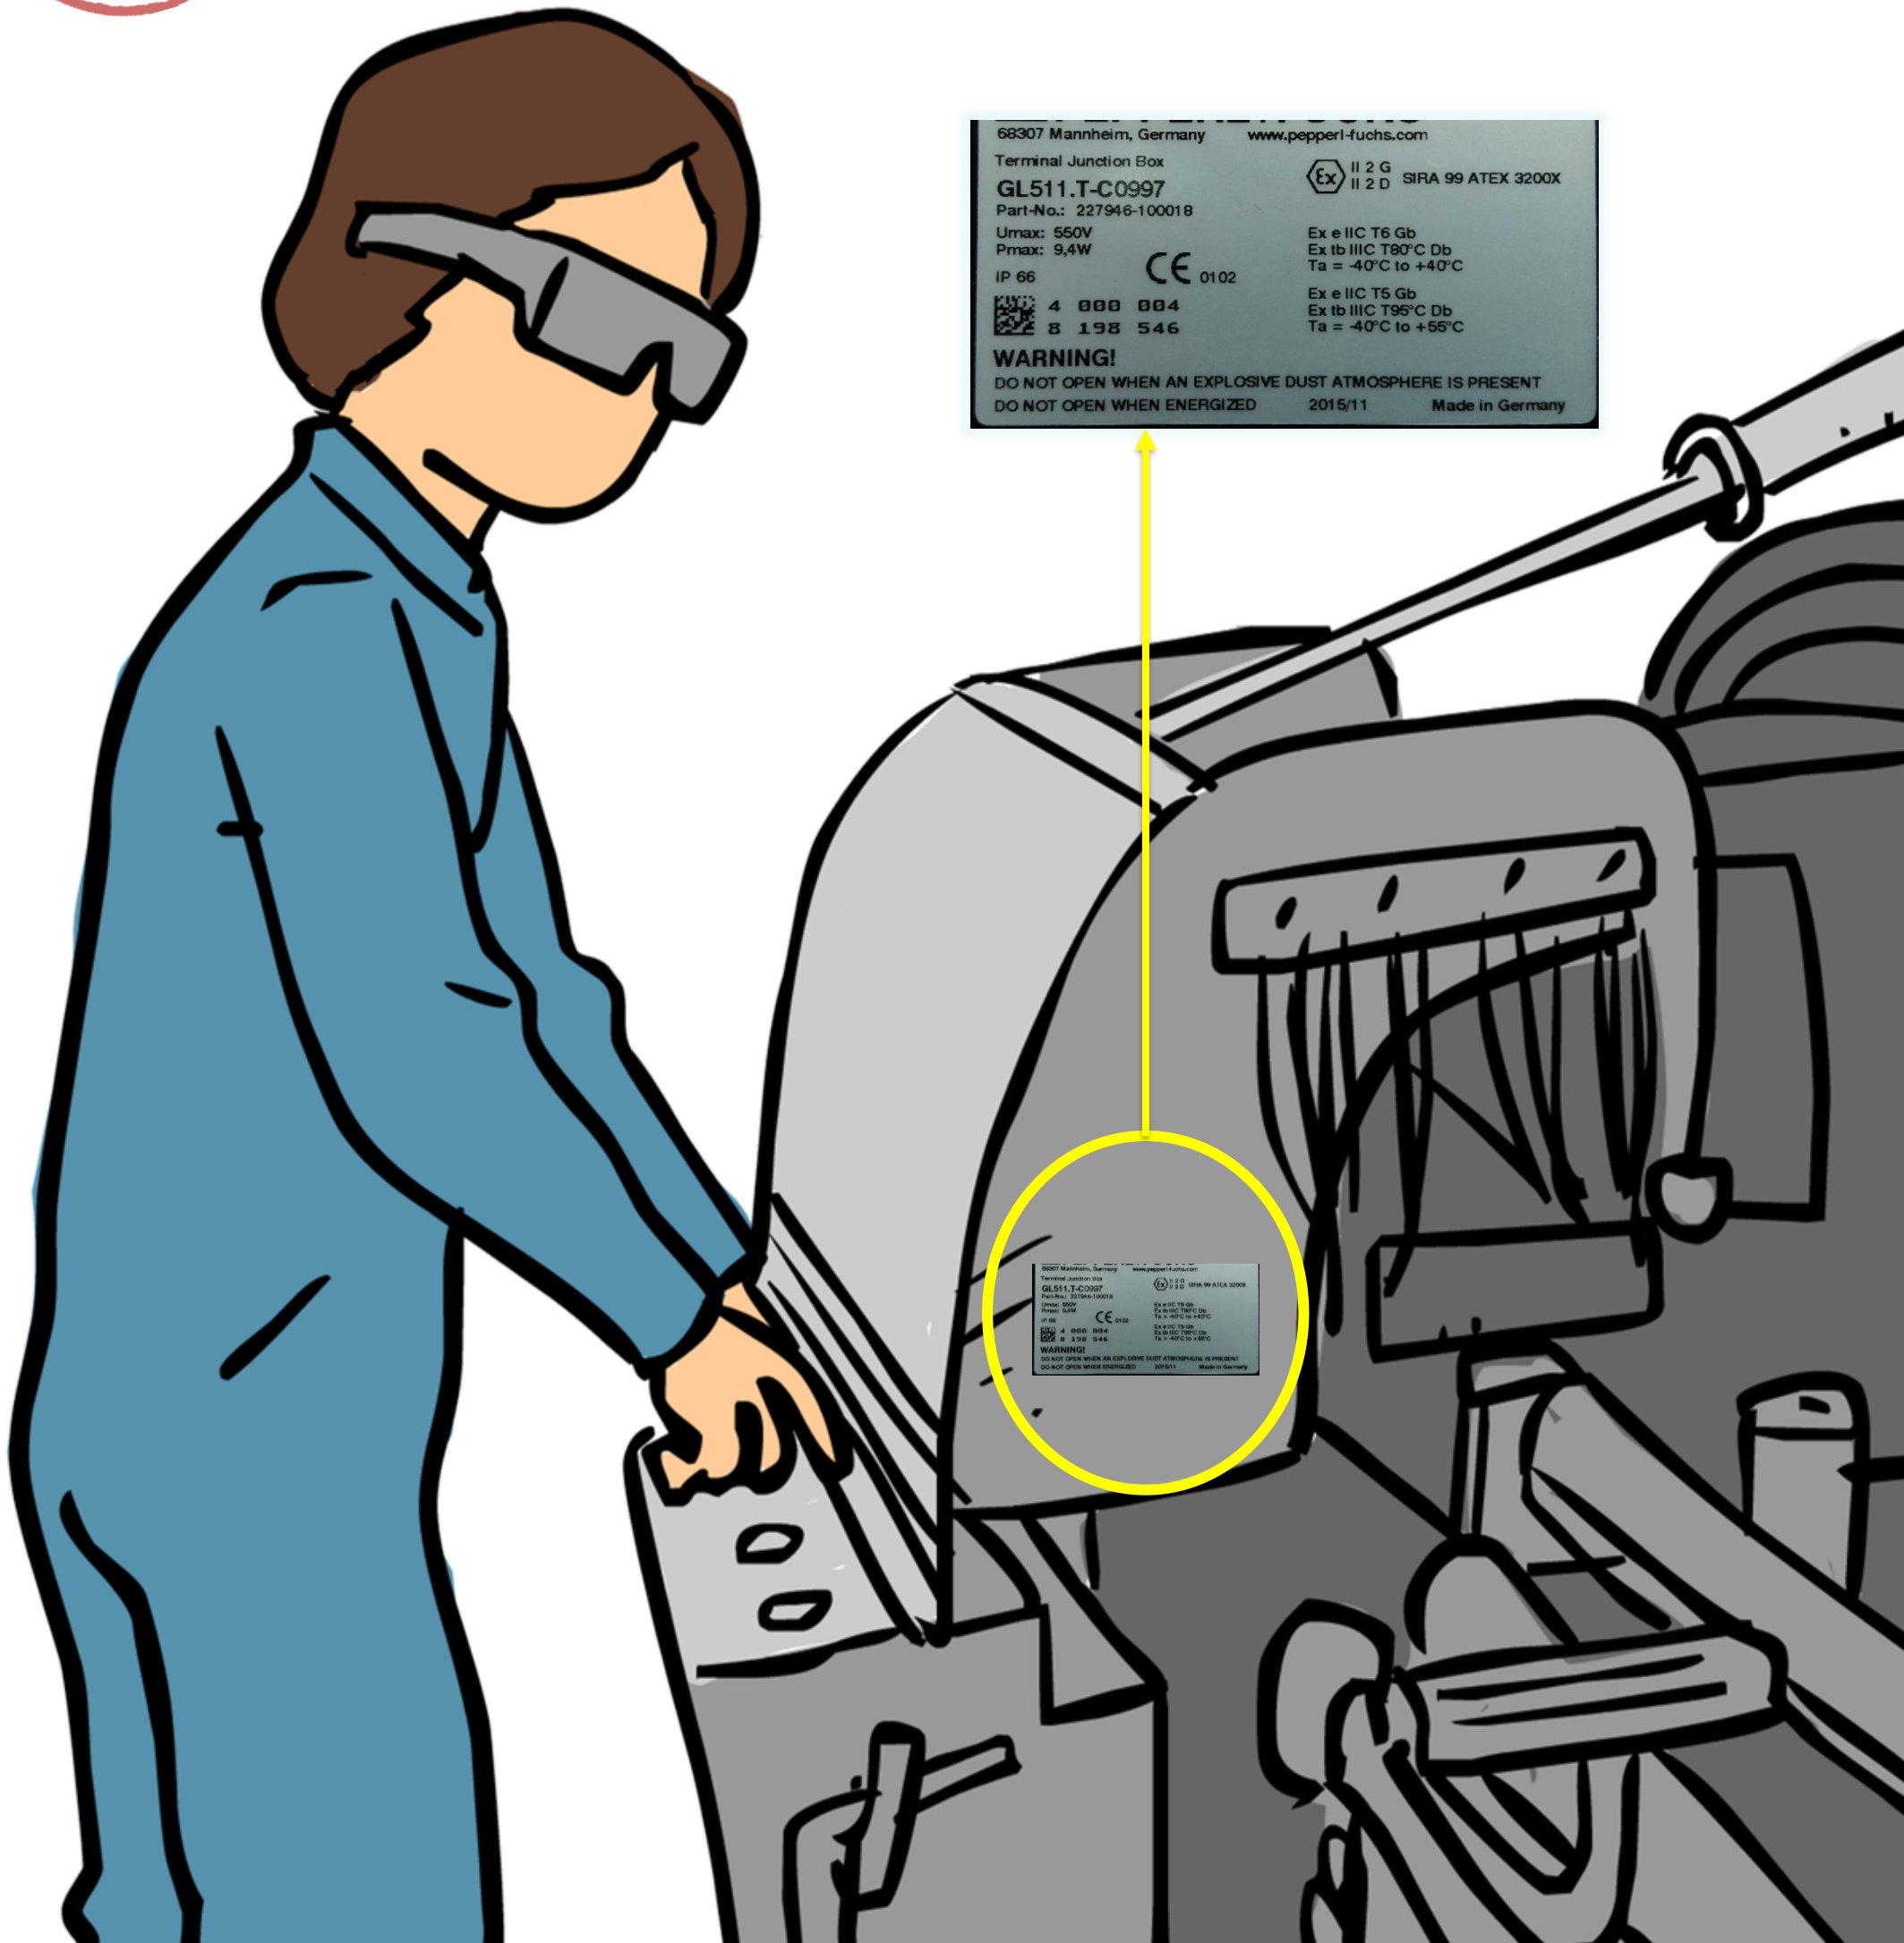

Evita los accidentes

En zona clasificada ATEX

68307 Mannheim, Germany www.pepperl-fuchs.com
Terminal Junction Box
GL511.T-C0997  II 2 G SIRA 99 ATEX 3200X
Part-No.: 227946-100018
Umax: 550V
Pmax: 9,4W
IP 66  0102
 4 000 004
8 198 546
WARNING!
DO NOT OPEN WHEN AN EXPLOSIVE DUST ATMOSPHERE IS PRESENT
DO NOT OPEN WHEN ENERGIZED 2015/11 Made in Germany

68307 Mannheim, Germany www.pepperl-fuchs.com
Terminal Junction Box
GL511.T-C0997  II 2 G SIRA 99 ATEX 3200X
Part-No.: 227946-100018
Umax: 550V
Pmax: 9,4W
IP 66  0102
 4 000 004
8 198 546
WARNING!
DO NOT OPEN WHEN AN EXPLOSIVE DUST ATMOSPHERE IS PRESENT
DO NOT OPEN WHEN ENERGIZED 2015/11 Made in Germany